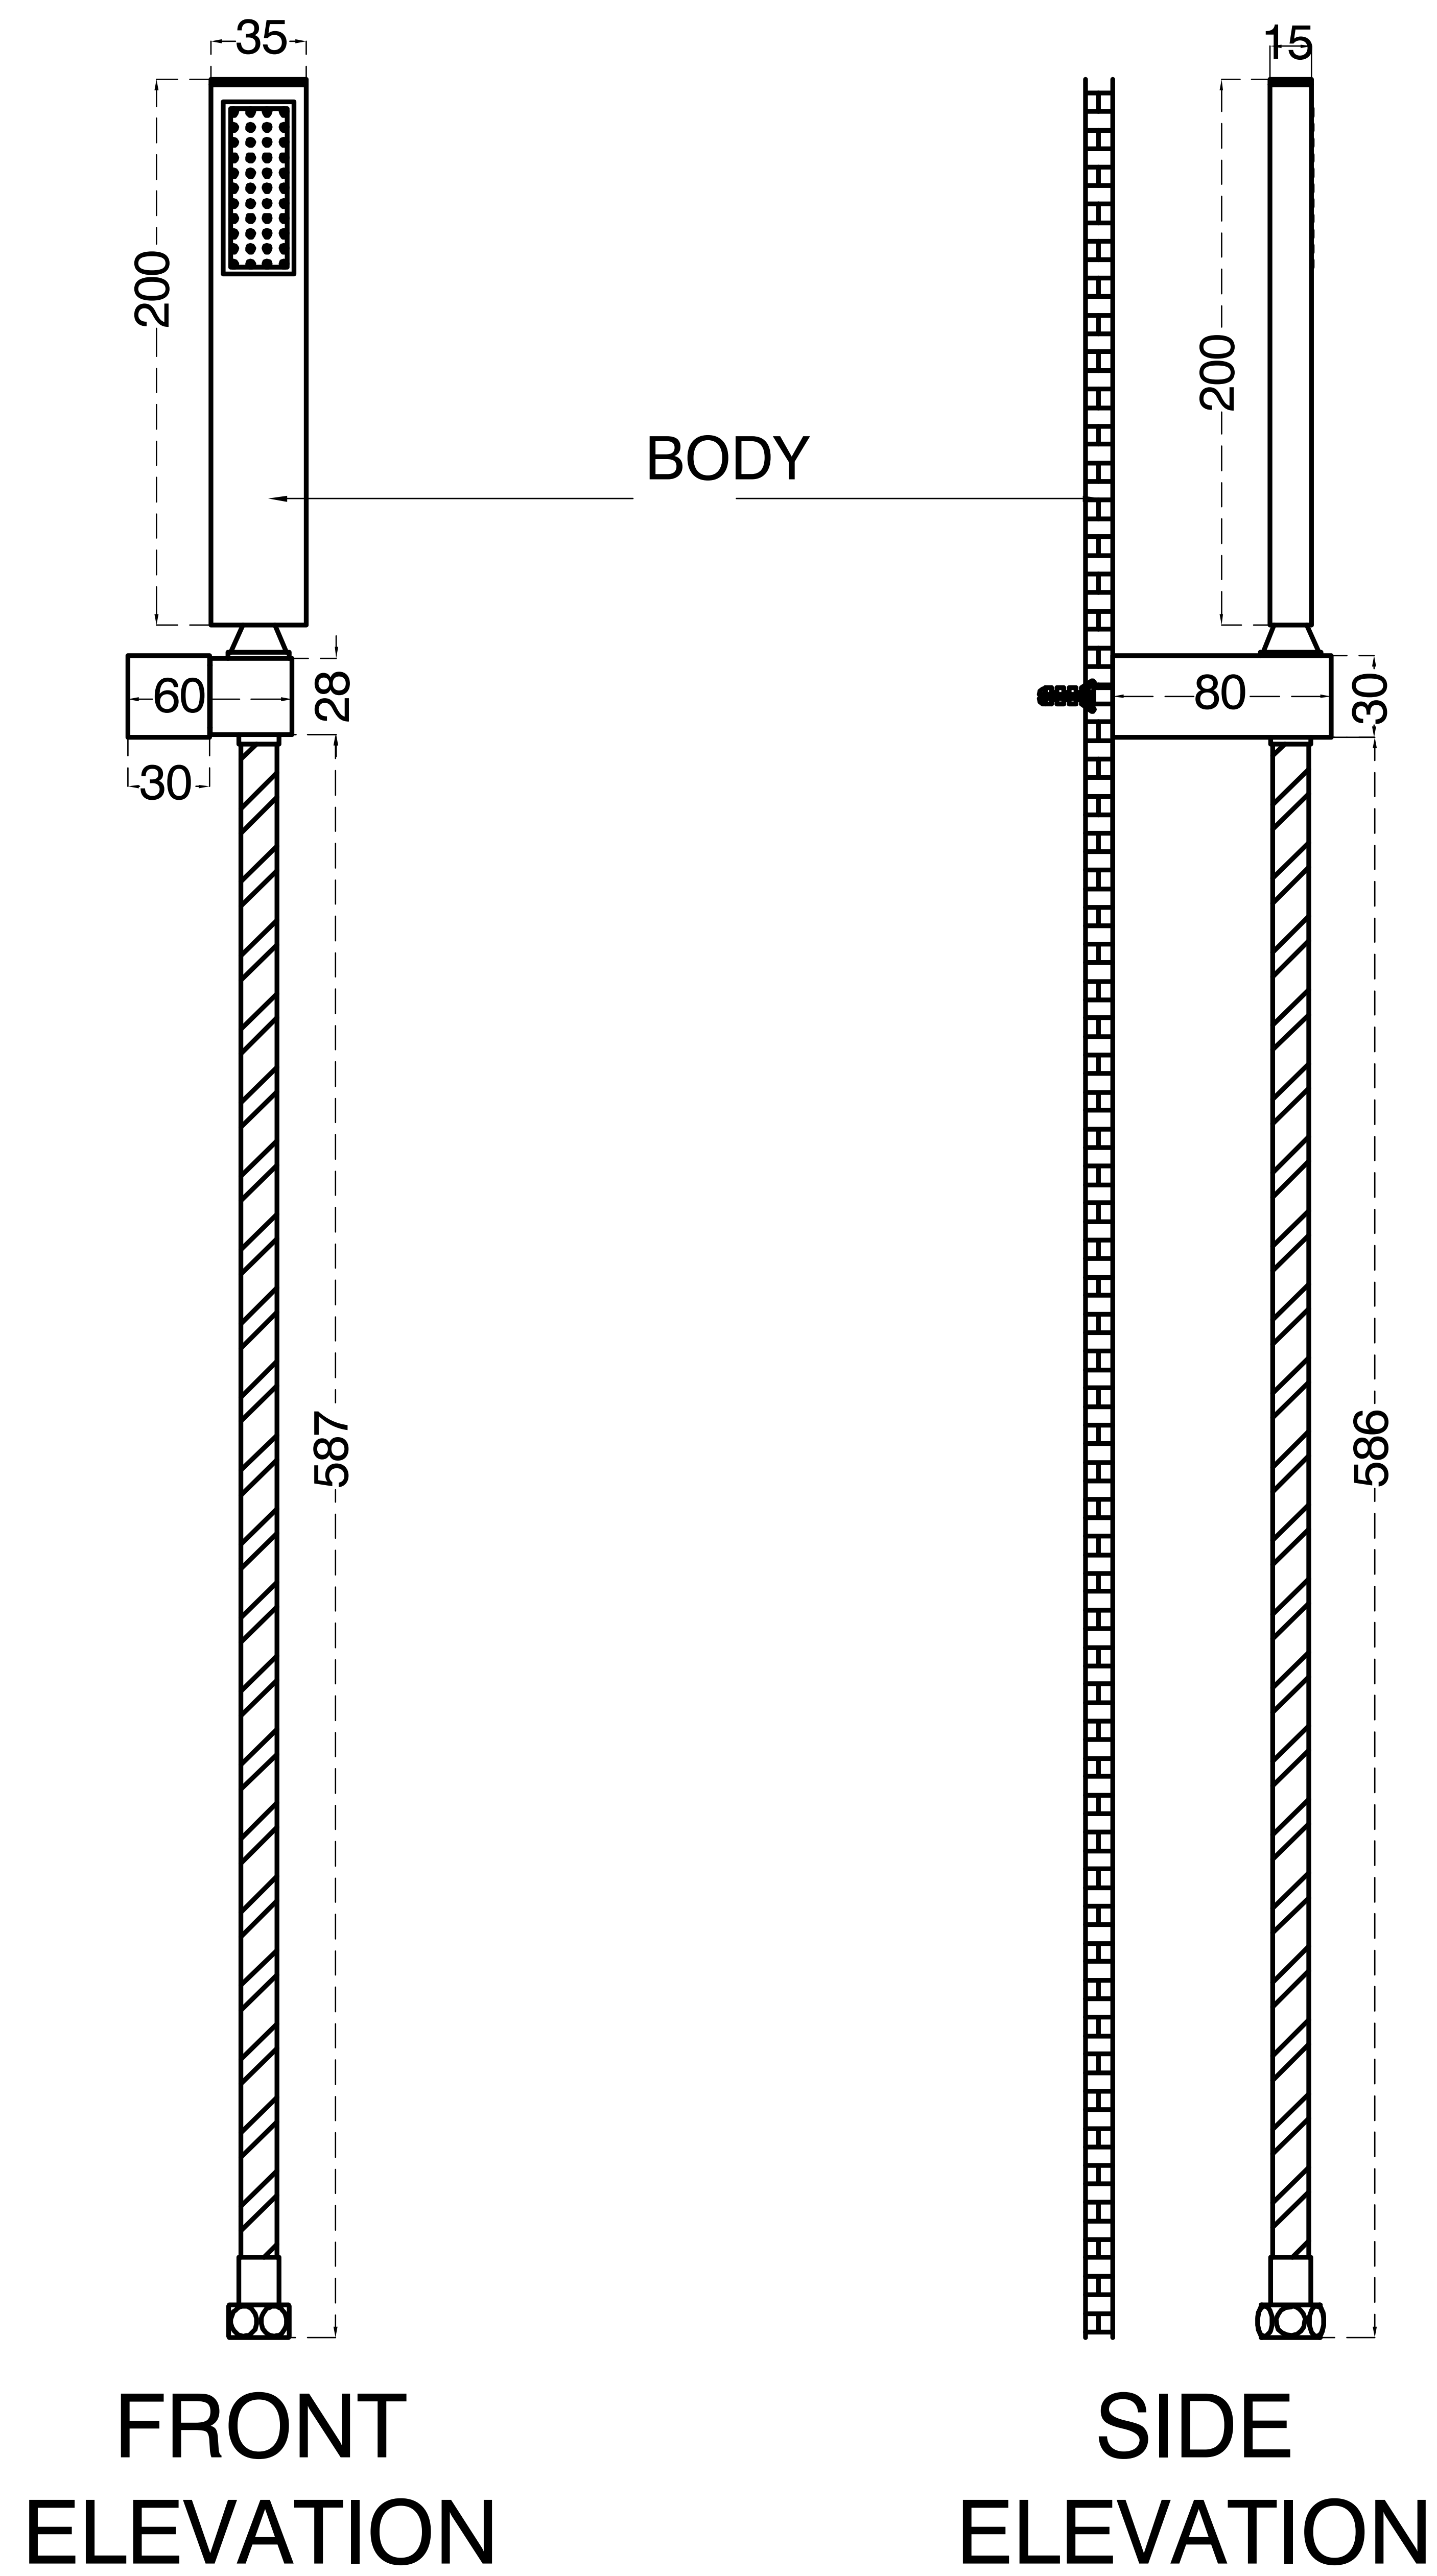

Brass Single-Function Hand Shower

Product Code : 28118

Technical Drawing

All dimension are in **mm**